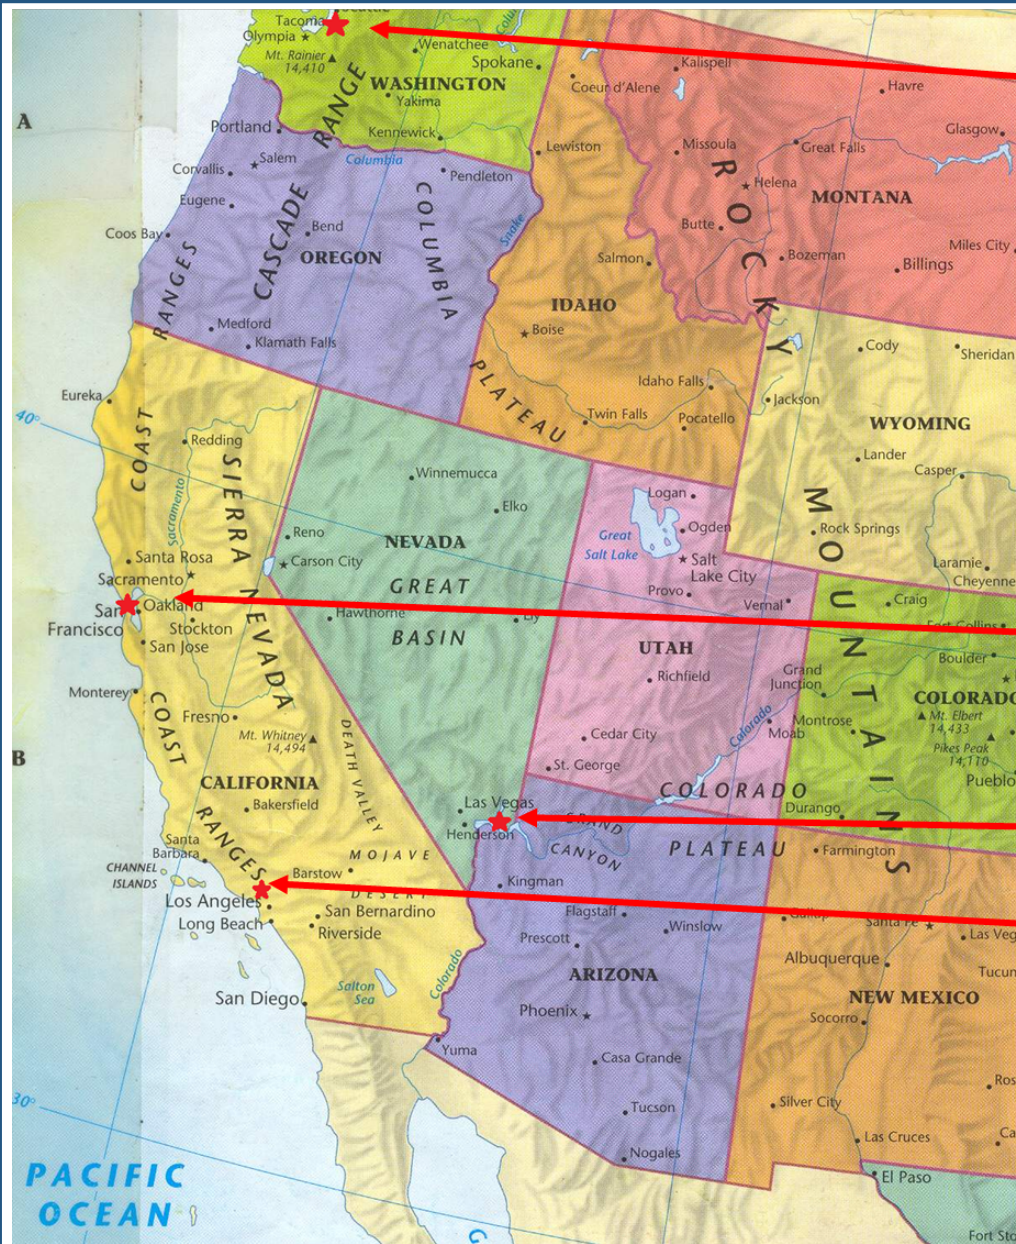

West

Washington
Oregon
California
Nevada
Idaho
Montana
Wyoming
Colorado
Utah
Alaska
Hawaii

Mean Daily Average Temperature
Source: Climate Atlas of the United States

Annual Average Snowfall (in)

Landmarks

Golden Gate Bridge

Space Needle

Hoover Dam

**Space Needle in Seattle,
Washington**

**Golden Gate Bridge in
San Francisco, California**

**Hoover Dam in Las Vegas,
Nevada**

**Hollywood sign in Los
Angeles, California**

Golden Gate Bridge

Landmarks

Yosemite National Park

Redwood Forest

Mt. St. Helens

Great Salt Lake

Hollywood sign

Major Cities

San Francisco, California

Las Vegas, Nevada

Los Angeles, California

Seattle, Washington