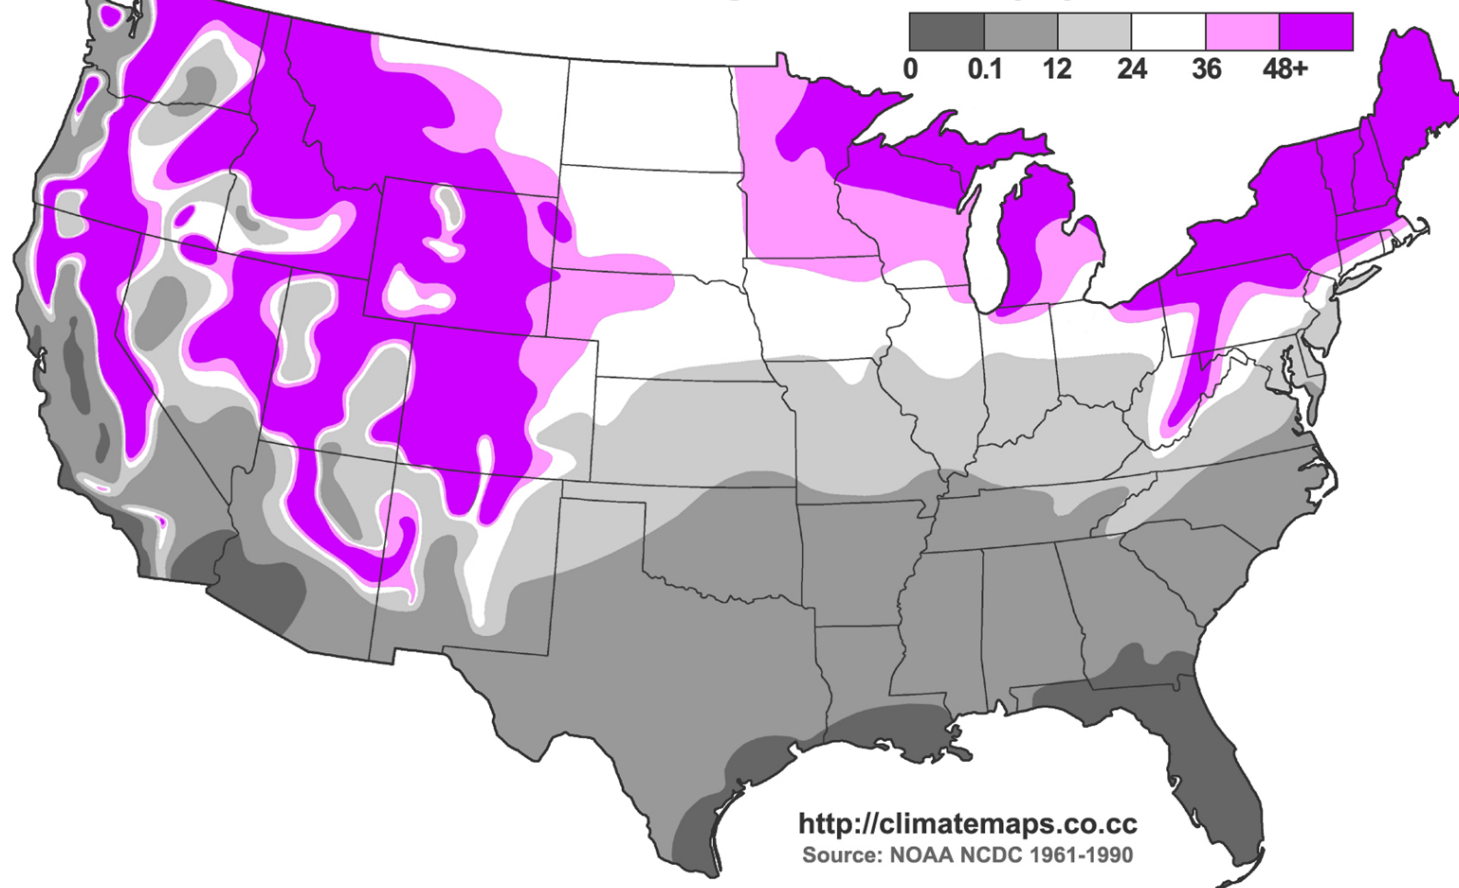

West

Washington
Oregon
California
Nevada
Idaho
Montana
Wyoming
Colorado
Utah
Alaska
Hawaii

Mean Daily Average Temperature
Source: Climate Atlas of the United States

Annual Average Snowfall (in)

Landmarks

Golden Gate Bridge

Space Needle

Hoover Dam

**Space Needle in Seattle,
Washington**

**Golden Gate Bridge in
San Francisco, California**

**Hoover Dam in Las Vegas,
Nevada**

**Hollywood sign in Los
Angeles, California**

Golden Gate Bridge

Landmarks

Yosemite National Park

Redwood Forest

Mt. St. Helens

Great Salt Lake

Hollywood sign

Major Cities

San Francisco, California

Las Vegas, Nevada

Los Angeles, California

Seattle, Washington