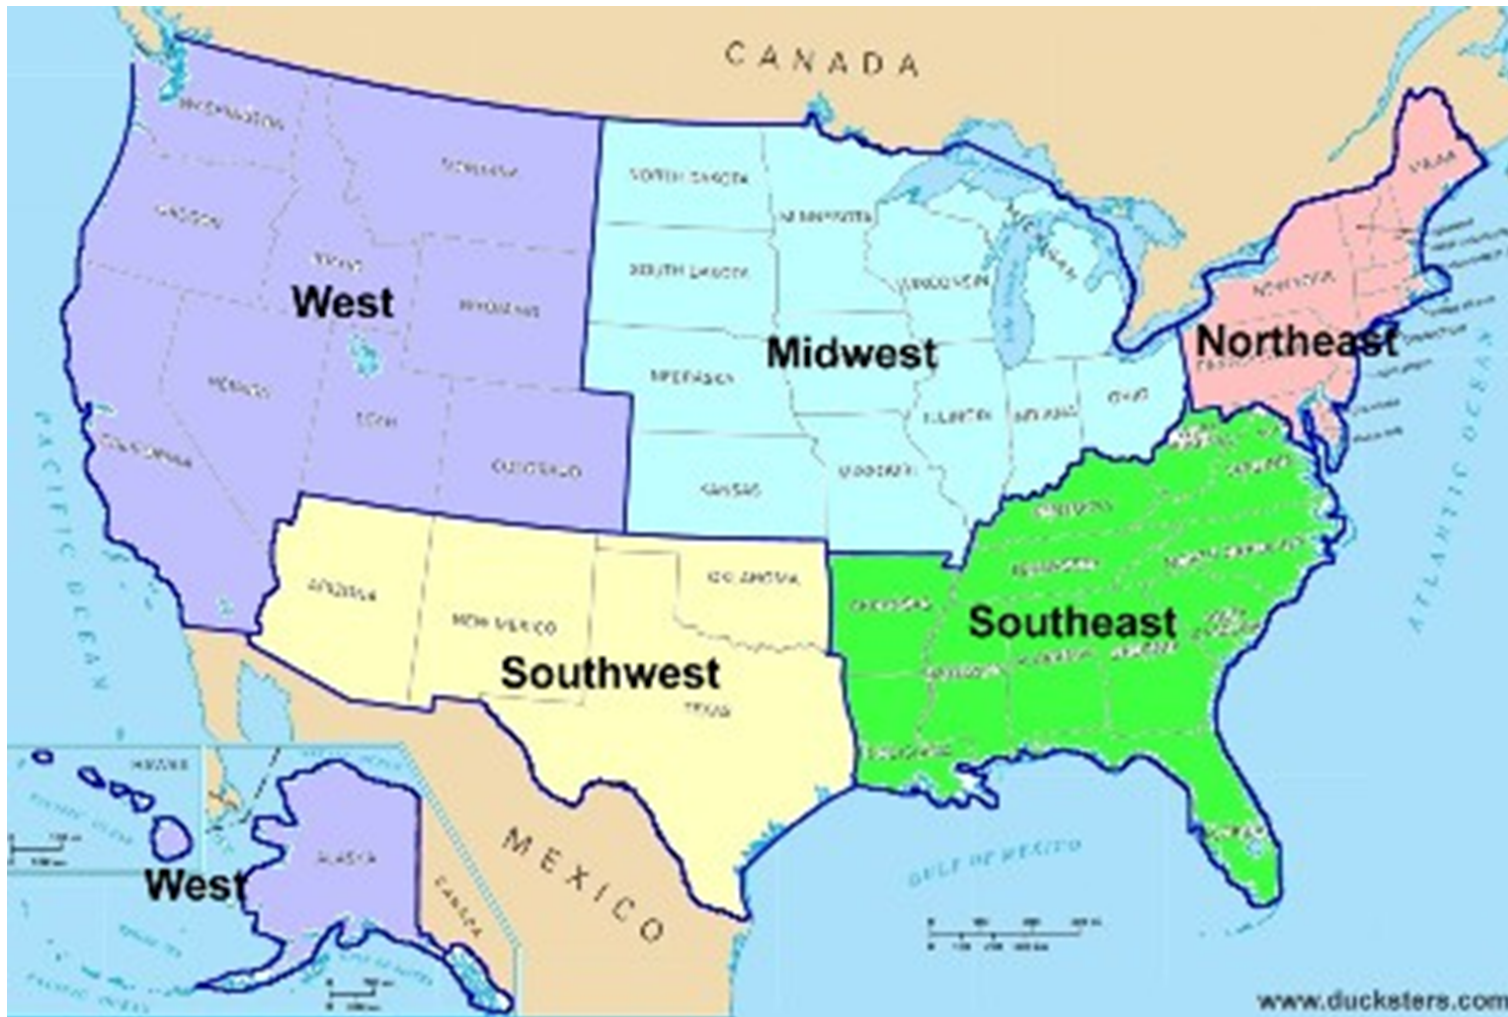

West

Washington
Oregon
California
Nevada
Idaho
Montana
Wyoming
Colorado
Utah
Alaska
Hawaii

Mean Daily Average Temperature
Source: Climate Atlas of the United States

Annual Average Snowfall (in)

Landmarks

Golden Gate Bridge

Space Needle

Hoover Dam

**Space Needle in Seattle,
Washington**

**Golden Gate Bridge in
San Francisco, California**

**Hoover Dam in Las Vegas,
Nevada**

**Hollywood sign in Los
Angeles, California**

Golden Gate Bridge

Landmarks

Yosemite National Park

Redwood Forest

Mt. St. Helens

Great Salt Lake

Hollywood sign

Major Cities

San Francisco, California

Las Vegas, Nevada

Los Angeles, California

Seattle, Washington