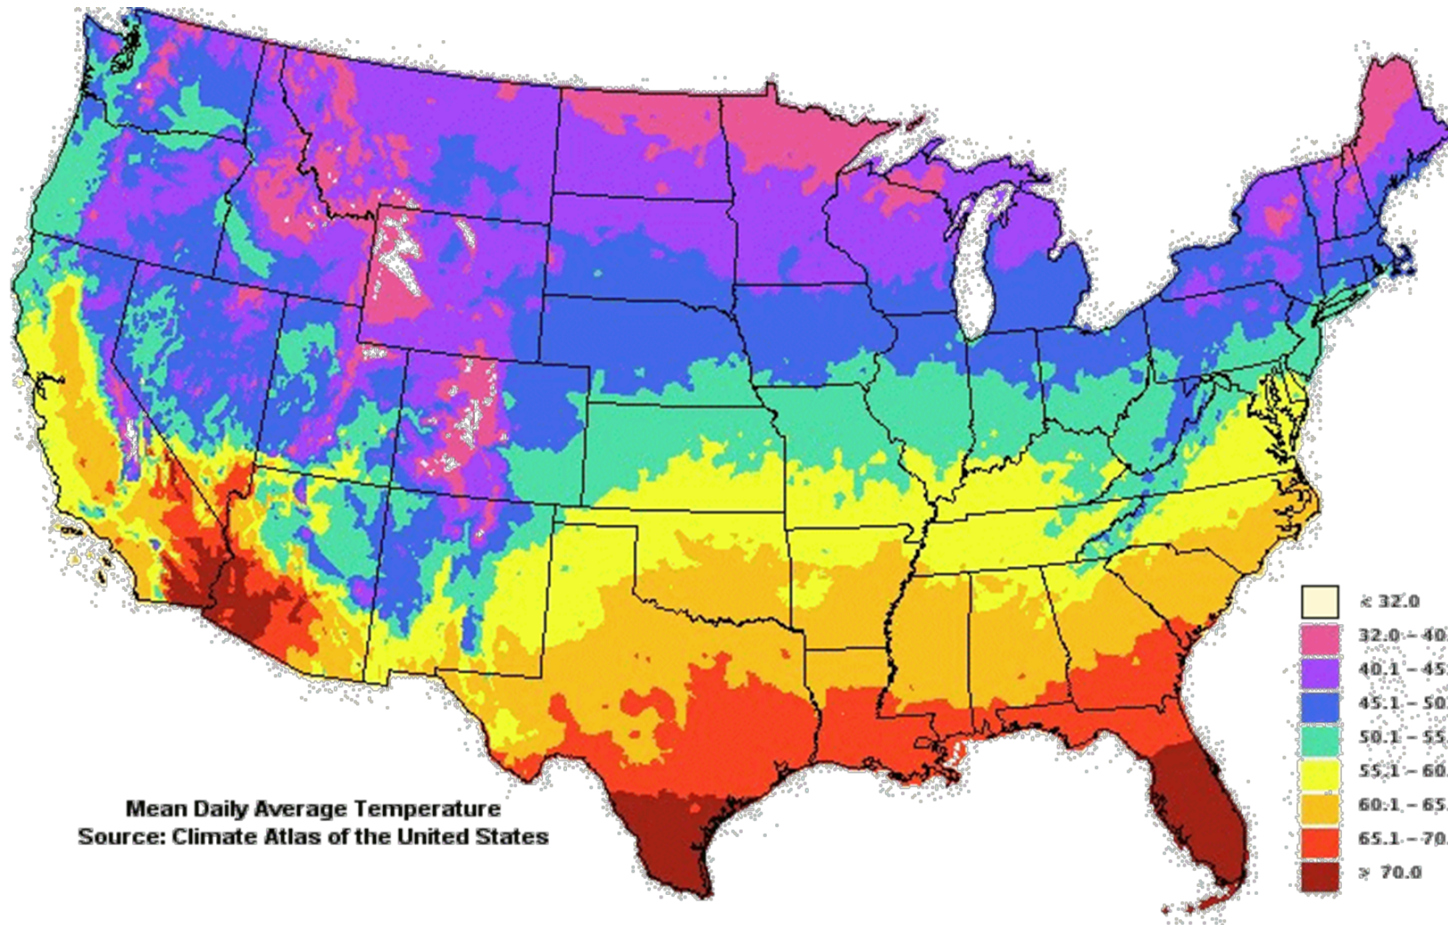

West

Washington
Oregon
California
Nevada
Idaho
Montana
Wyoming
Colorado
Utah
Alaska
Hawaii

Mean Daily Average Temperature
Source: Climate Atlas of the United States

Annual Average Snowfall (in)

Landmarks

Golden Gate Bridge

Space Needle

Hoover Dam

**Space Needle in Seattle,
Washington**

**Golden Gate Bridge in
San Francisco, California**

**Hoover Dam in Las Vegas,
Nevada**

**Hollywood sign in Los
Angeles, California**

Golden Gate Bridge

Las Vegas, Nevada

Los Angeles, California

Seattle, Washington