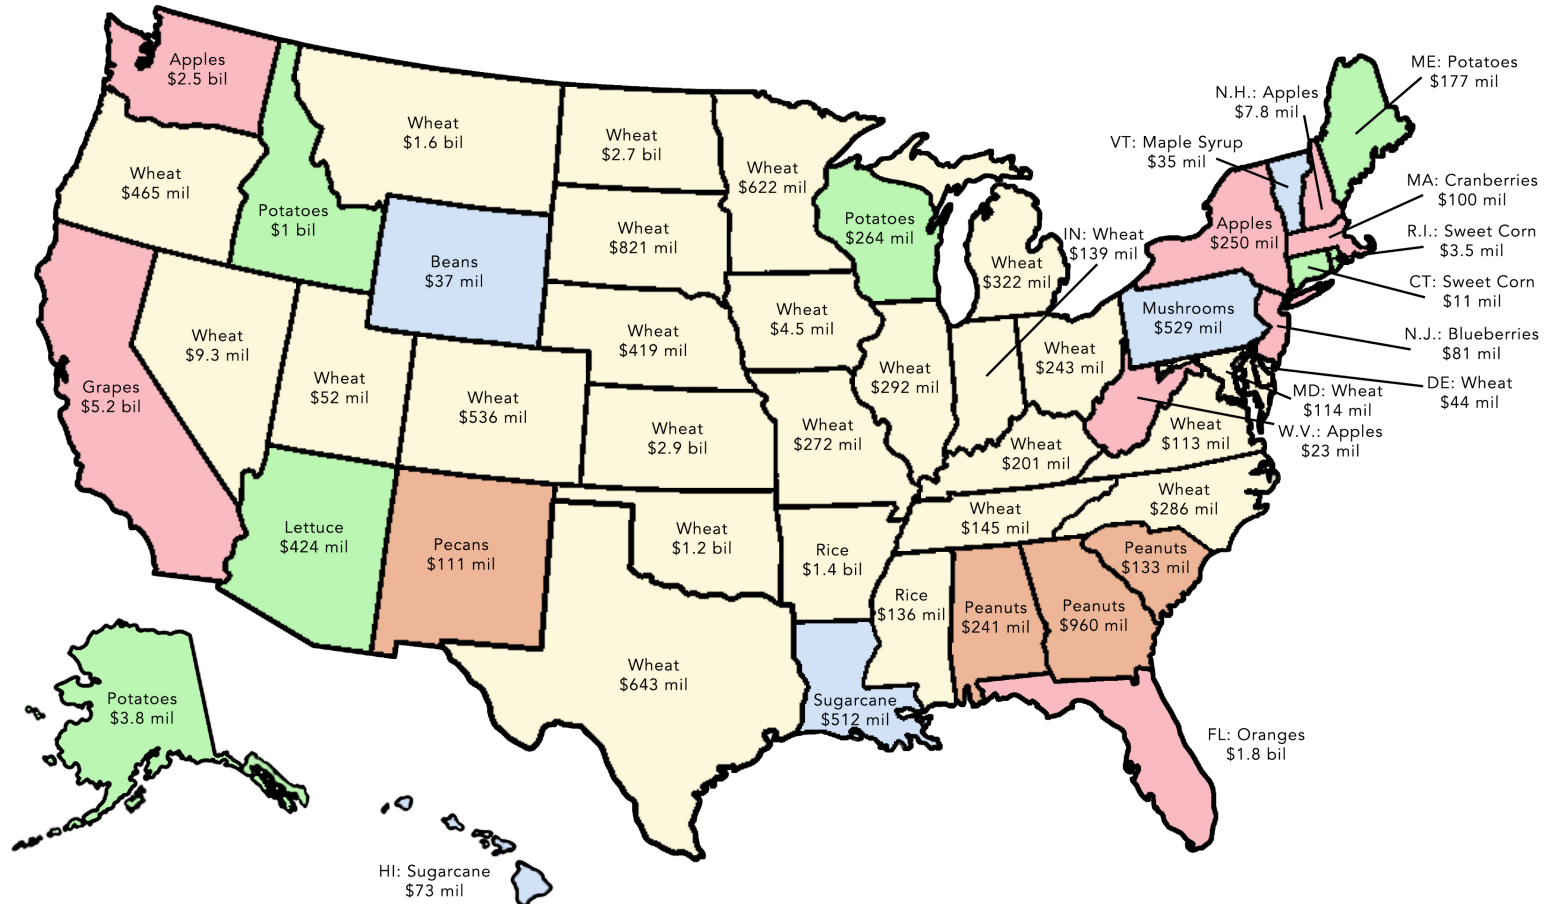

Location

Where is the Southwest?

Climate

Annual Average Max Temperature (°F)

Average Maximum Temperatures

Precipitation

Average Precipitation

Annual Average Snowfall (in)

Inches of Snowfall (per year)

What is the Southwest region's climate like?

Climate Map

Agriculture

The Most Lucrative Food Crop In Each State

Each state is colored according to the type of crop produced within its borders that was the most valuable in 2012....

- Grains
- Fruits
- Vegetables
- Nuts
- Other

Lettuce is a leafy plant used in salads, wraps, and tacos. It grows well in cold weather.

Pecans are nuts that grow on trees. They are eaten on their own, or used in other recipes like pecan pie.

Phoenix, Arizona

Santa Fe, New Mexico

Dallas, Texas

Houston, Texas

Phoenix, Arizona

Santa Fe, New Mexico

Dallas, Texas

Houston, Texas