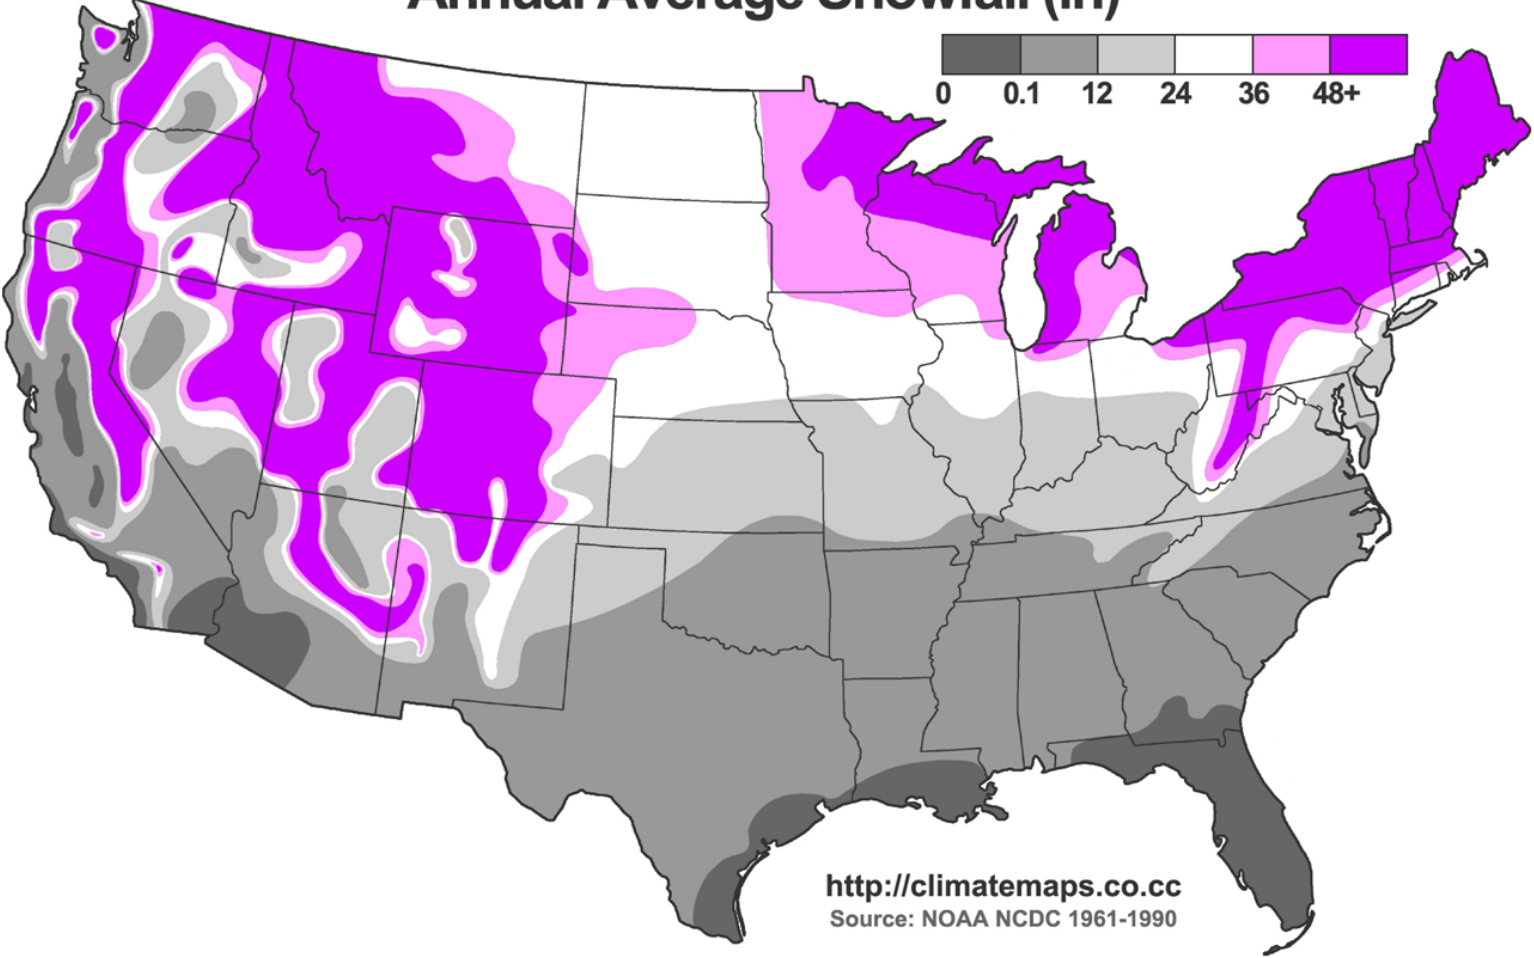

Location

Where is the Southwest?

Climate

Annual Average Max Temperature (°F)

Average Maximum Temperatures

Precipitation

Average Precipitation

Annual Average Snowfall (in)

Inches of Snowfall (per year)

What is the Southwest region's climate like?

Climate Map

Agriculture

The Most Lucrative Food Crop In Each State

Each state is colored according to the type of crop produced within its borders that was the most valuable in 2012....