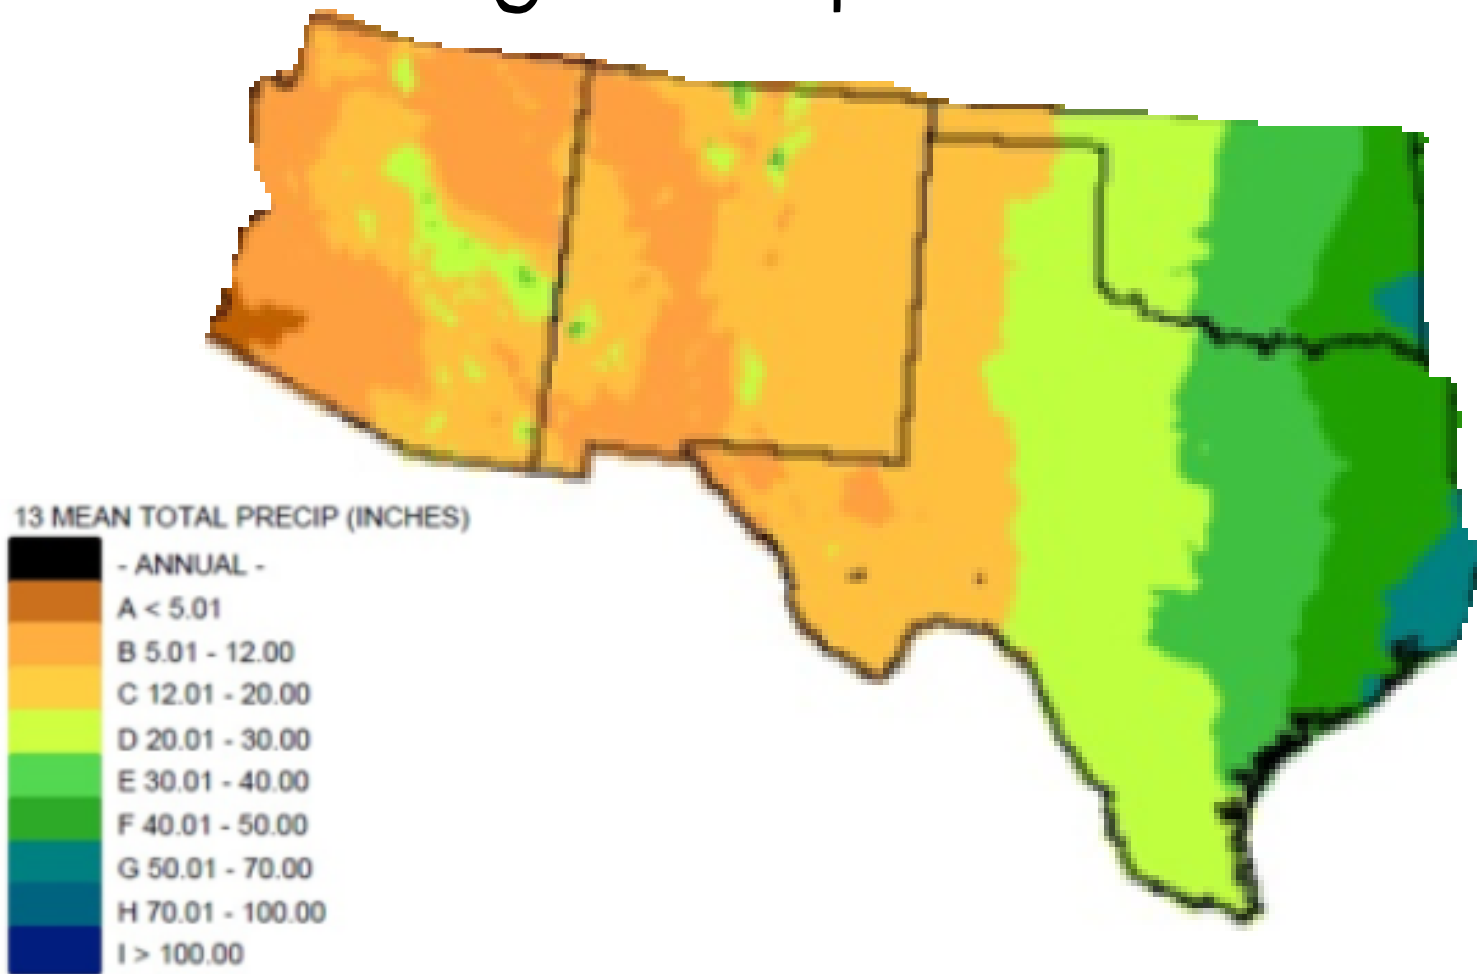

Location

Where is the Southwest?

Climate

Annual Average Max Temperature (°F)

Average Maximum Temperatures

Precipitation

Average Precipitation

Annual Average Snowfall (in)

Inches of Snowfall (per year)

What is the Southwest region's climate like?

Climate Map

Agriculture

The Most Lucrative Food Crop In Each State

Each state is colored according to the type of crop produced within its borders that was the most valuable in 2012....