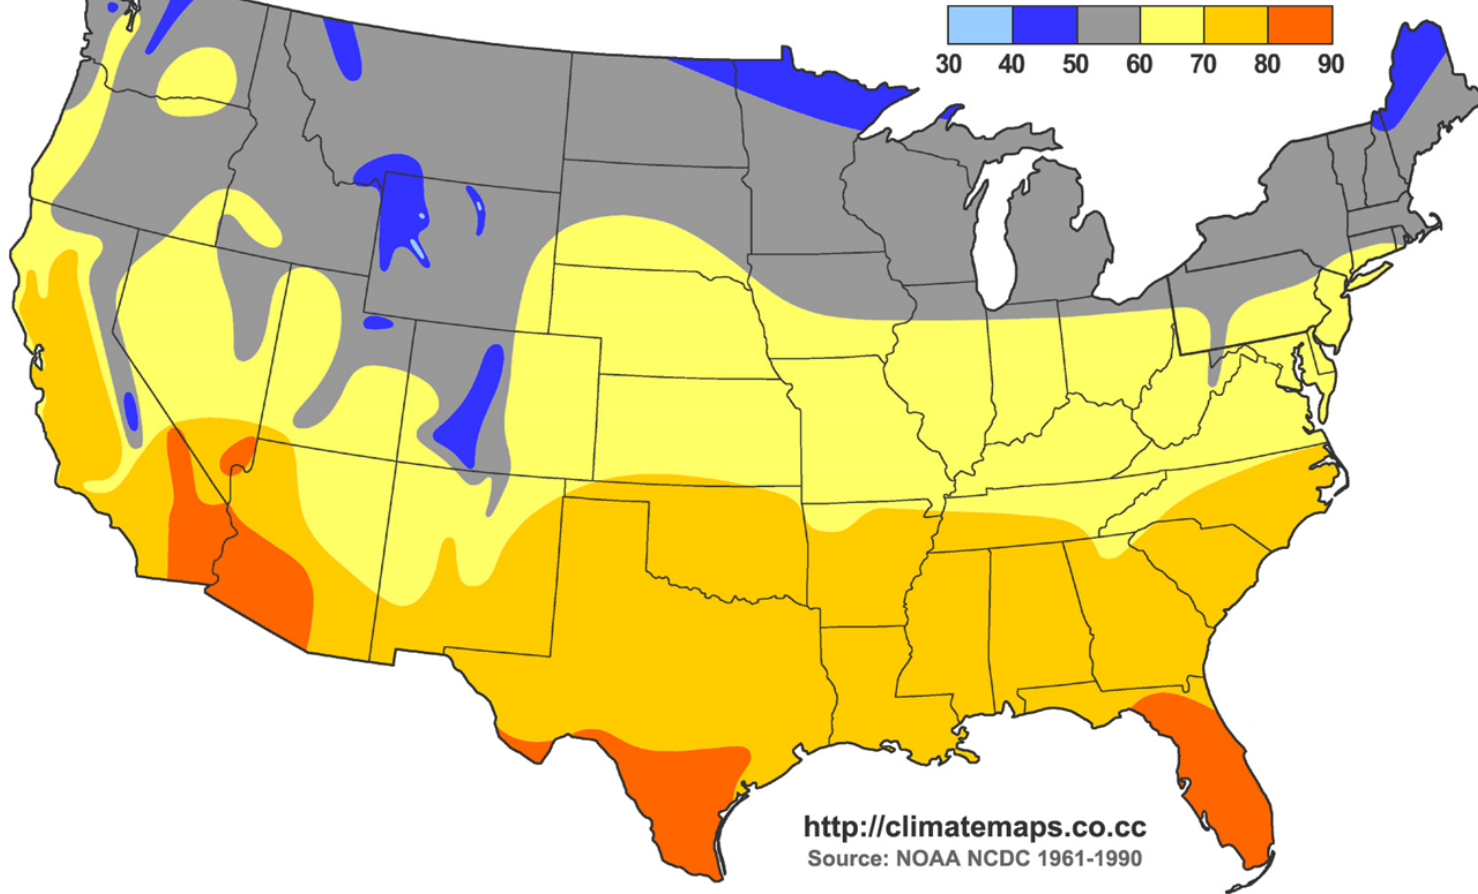

Location

Where is the Southwest?

Climate

Annual Average Max Temperature (°F)

Average Maximum Temperatures

Precipitation

Average Precipitation

Annual Average Snowfall (in)

Inches of Snowfall (per year)

What is the Southwest region's climate like?

Climate Map

Agriculture

The Most Lucrative Food Crop In Each State

Each state is colored according to the type of crop produced within its borders that was the most valuable in 2012....

- Grains
- Fruits
- Vegetables
- Nuts
- Other

Lettuce is a leafy plant used in salads, wraps, and tacos. It grows well in cold weather.

Pecans are nuts that grow on trees. They are eaten on their own, or used in other recipes like pecan pie.