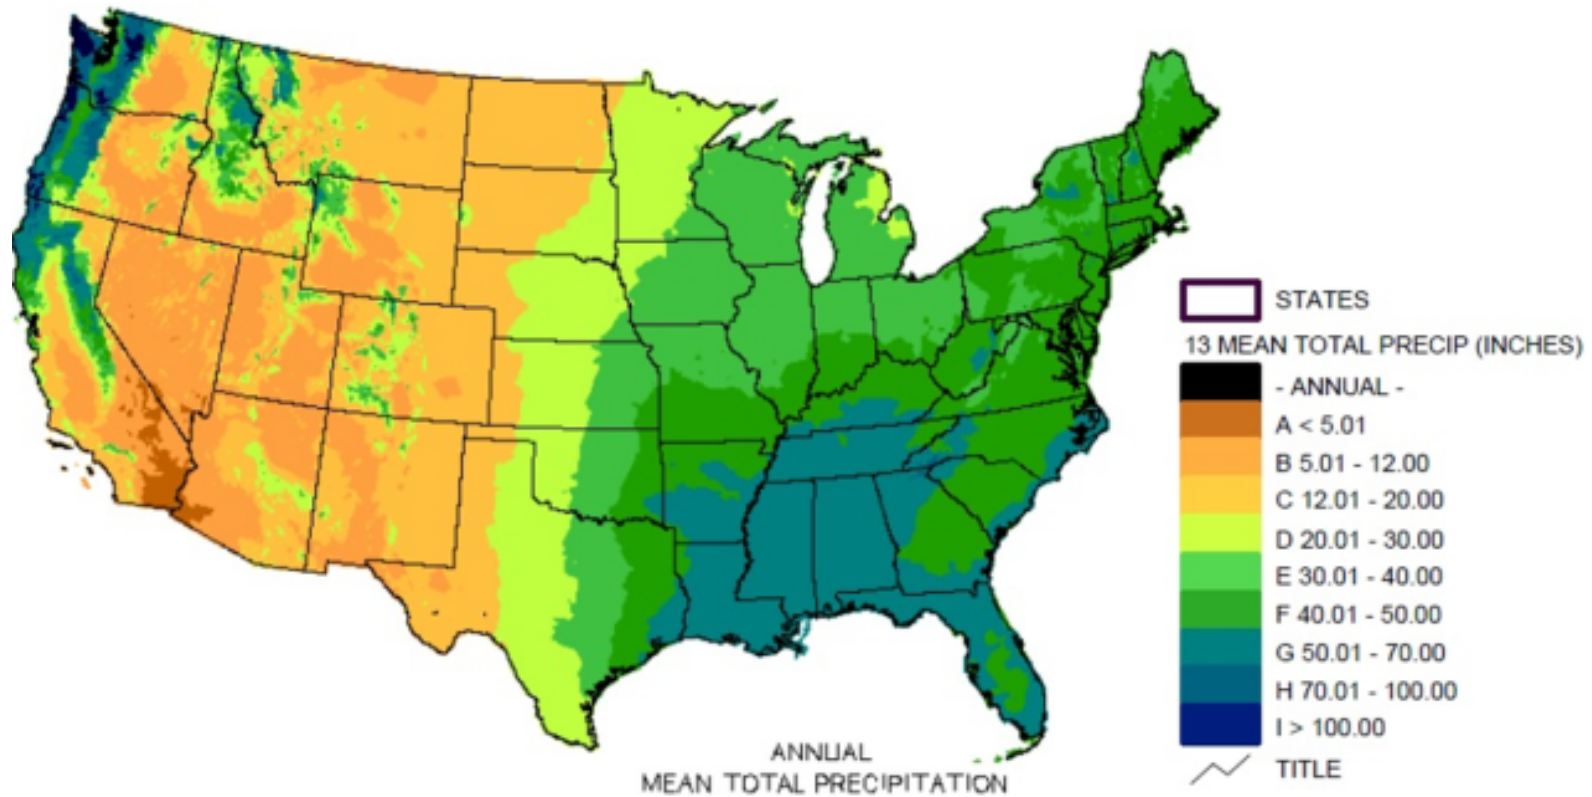

Location

Where is the Southwest?

Climate

Annual Average Max Temperature (°F)

Average Maximum Temperatures

Precipitation

Average Precipitation

Annual Average Snowfall (in)

Inches of Snowfall (per year)

What is the Southwest region's climate like?

Climate Map

Agriculture

The Most Lucrative Food Crop In Each State

Each state is colored according to the type of crop produced within its borders that was the most valuable in 2012....