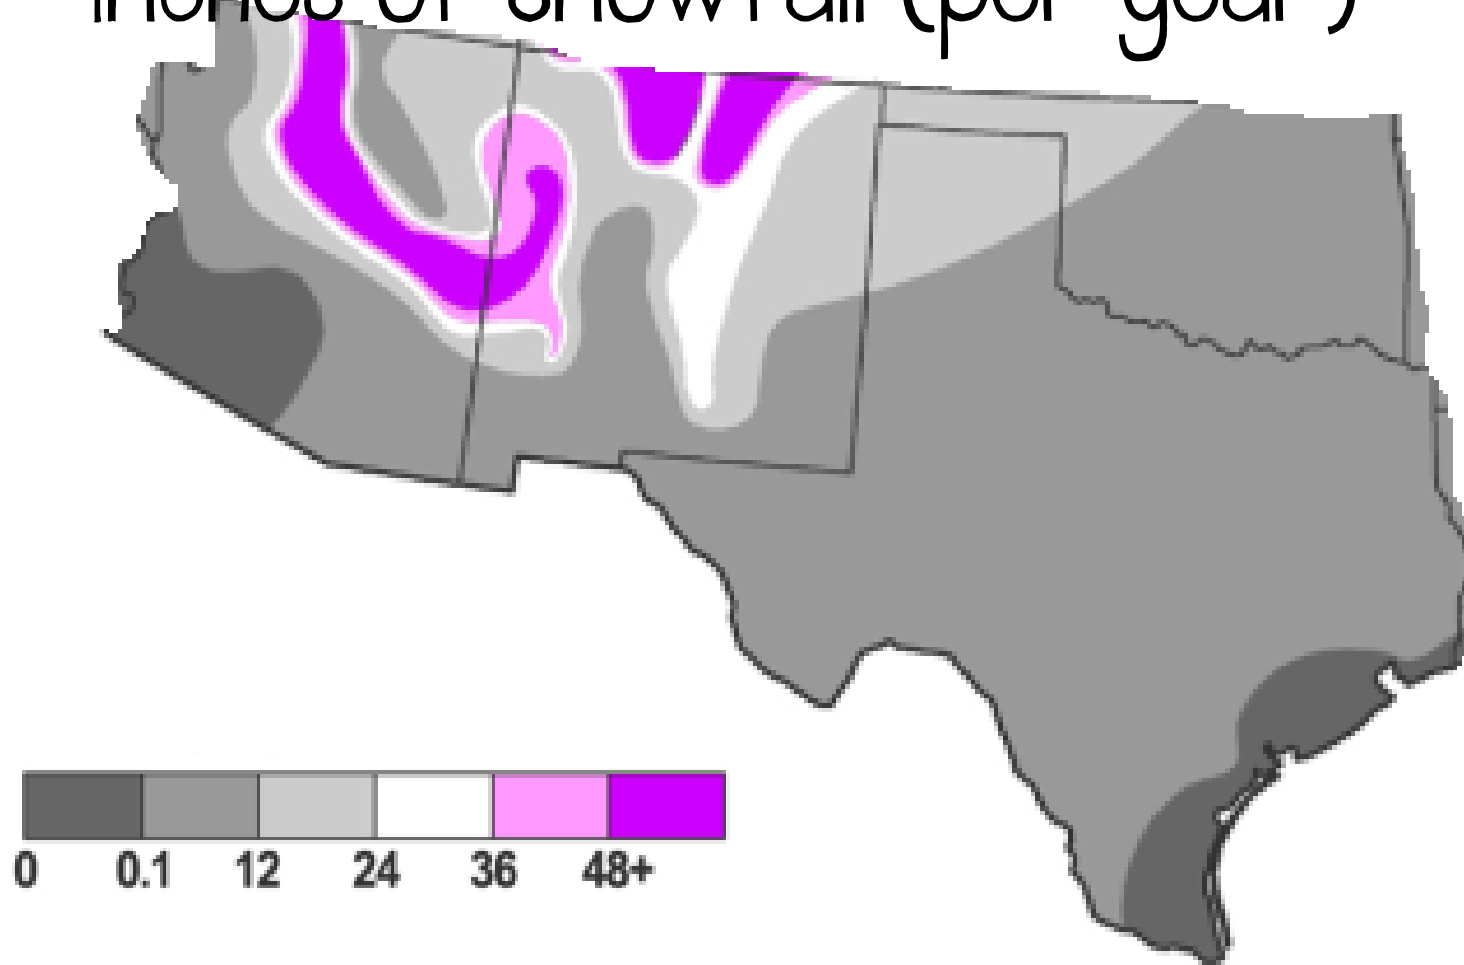

Location

Where is the Southwest?

Climate

Annual Average Max Temperature (°F)

Average Maximum Temperatures

Precipitation

Average Precipitation

Annual Average Snowfall (in)

Inches of Snowfall (per year)

What is the Southwest region's climate like?

Climate Map

Agriculture

The Most Lucrative Food Crop In Each State

Each state is colored according to the type of crop produced within its borders that was the most valuable in 2012....