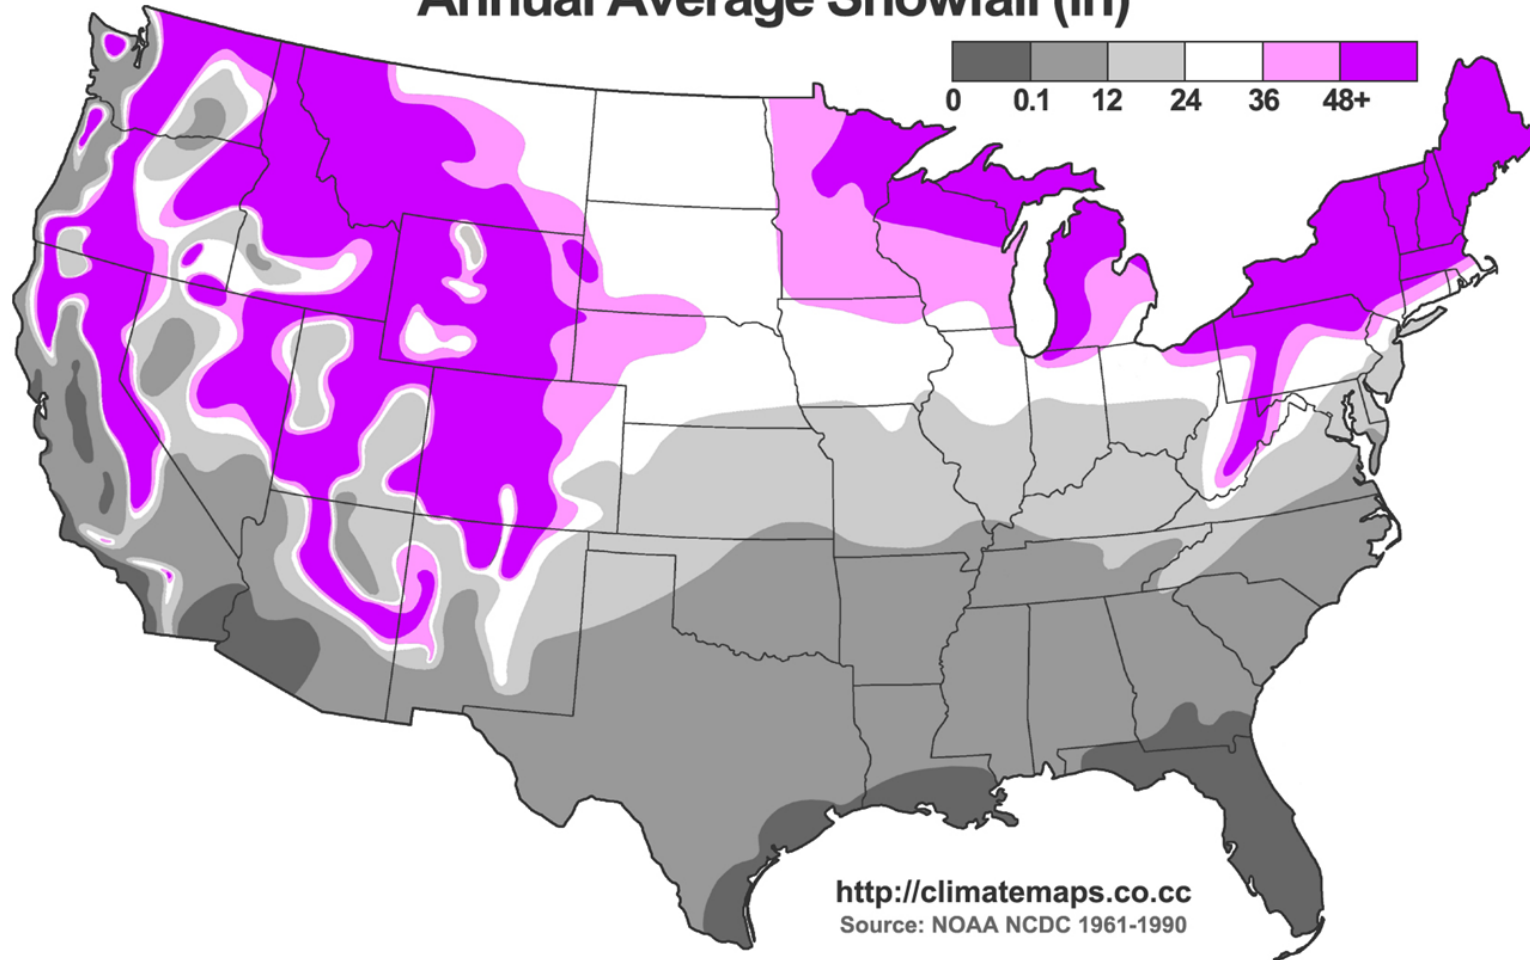

Annual Average Snowfall (in)