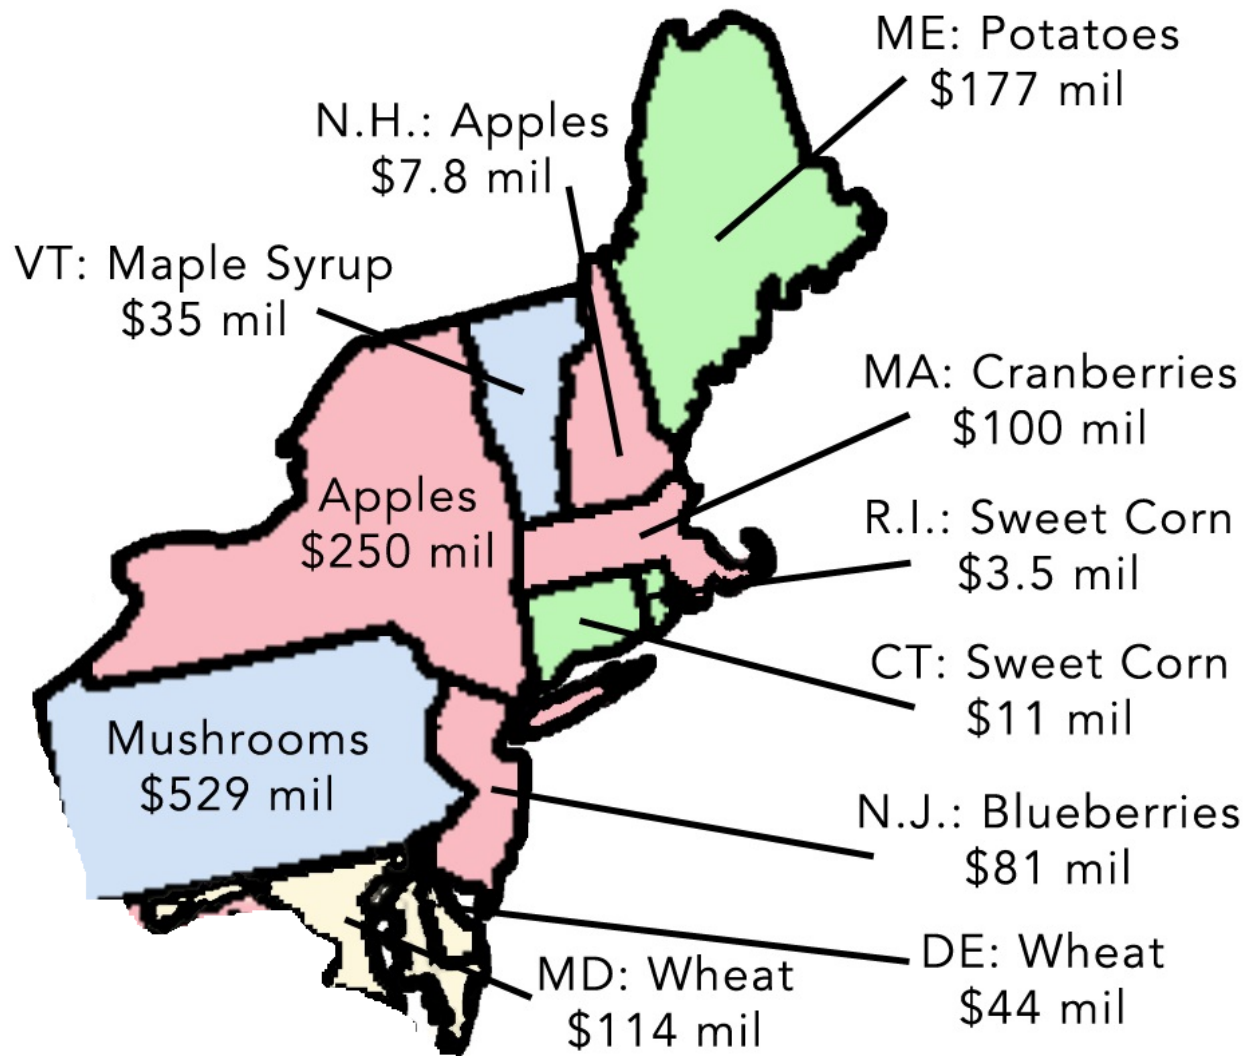

Location

Where is the Northeast?

www.ducksters.com

McNickle

Northeast (New England)

Maine

New Hampshire

Vermont

Massachusetts

Connecticut

Rhode Island

New York

Pennsylvania

New Jersey

Maryland

Delaware

Climate of the Northeast

Agriculture

The Most Lucrative Food Crop In Each State

Each state is colored according to the type of crop produced within its borders that was the most valuable in 2012....

 Grains	 Fruits	 Vegetables	 Nuts	 Other
--	--	--	--	--

Crops

- Apples
- Cranberries
- Maple syrup

Apples grow on trees, and do well in colder climates.

<https://www.youtube.com/watch?v=bT4yUuSMLSI>

Maple syrup is made from the sap of maple trees.

https://www.youtube.com/watch?v=0_tCYDIZKTY