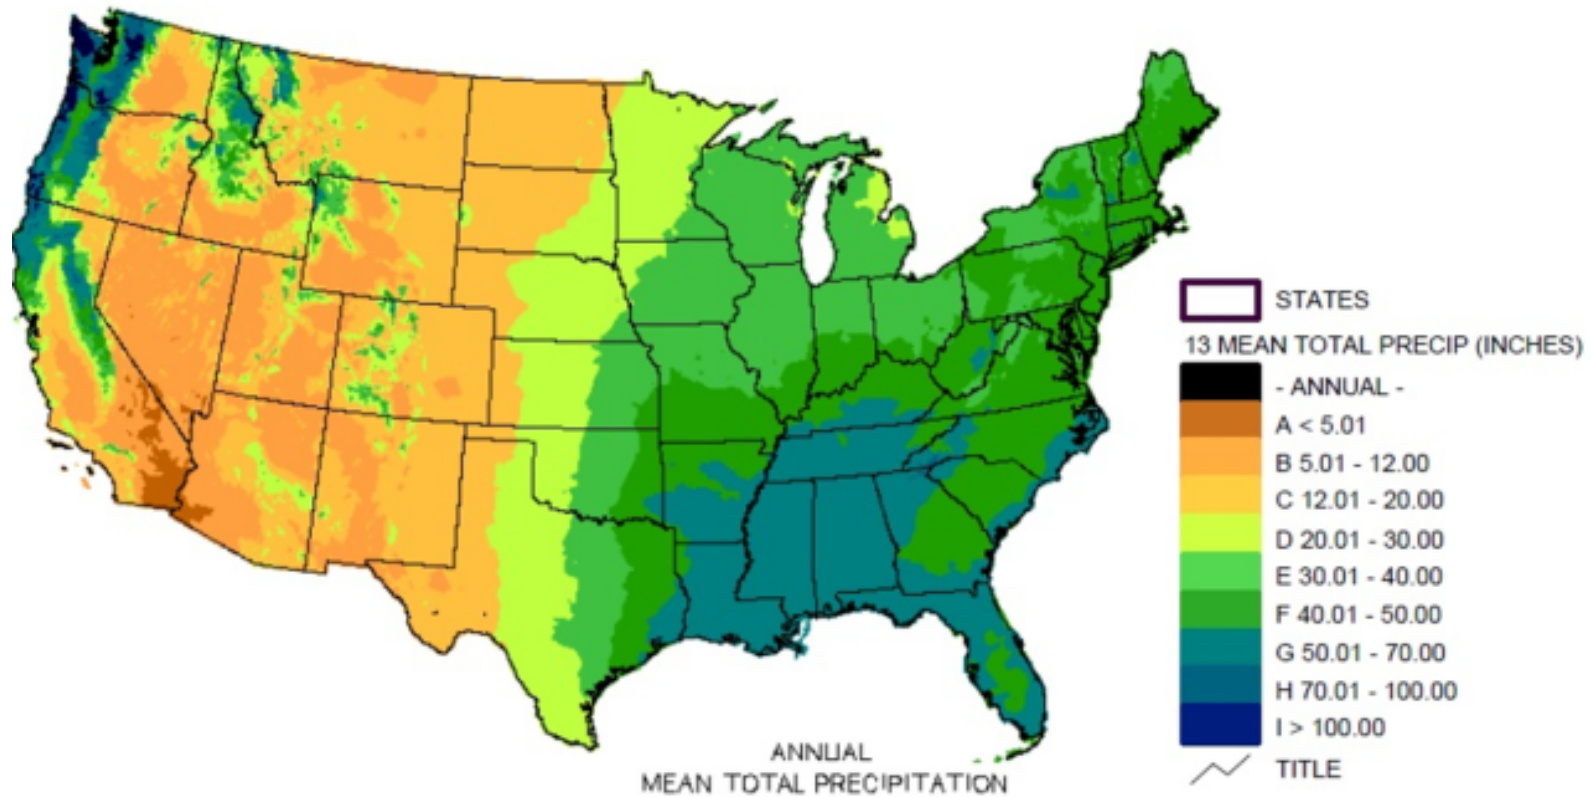

Geography

Where is the Midwest?

Midwest

North Dakota
South Dakota
Nebraska
Kansas
Minnesota
Iowa
Missouri
Wisconsin
Illinois
Michigan
Indiana
Ohio

Climate

Annual Average Max Temperature (°F)

Precipitation

Precipitation

13 MEAN TOTAL PRECIP (INCHES)

Annual Average Snowfall (in)

<http://climatemaps.co.cc>
Source: NOAA NCDC 1961-1990

Total Snowfall (per year)

Blizzards are storms with very strong winds and a lot of snow.

Climate of the Midwest

- Grains
- Fruits
- Vegetables
- Nuts
- Other

The Most Lucrative Food Crop In Each State

Land in Farms as Percent of Land Area: 1992

Source: 1992 Census of Agriculture

NORTH AMERICAN CROPLAND INTENSITY

Farmland