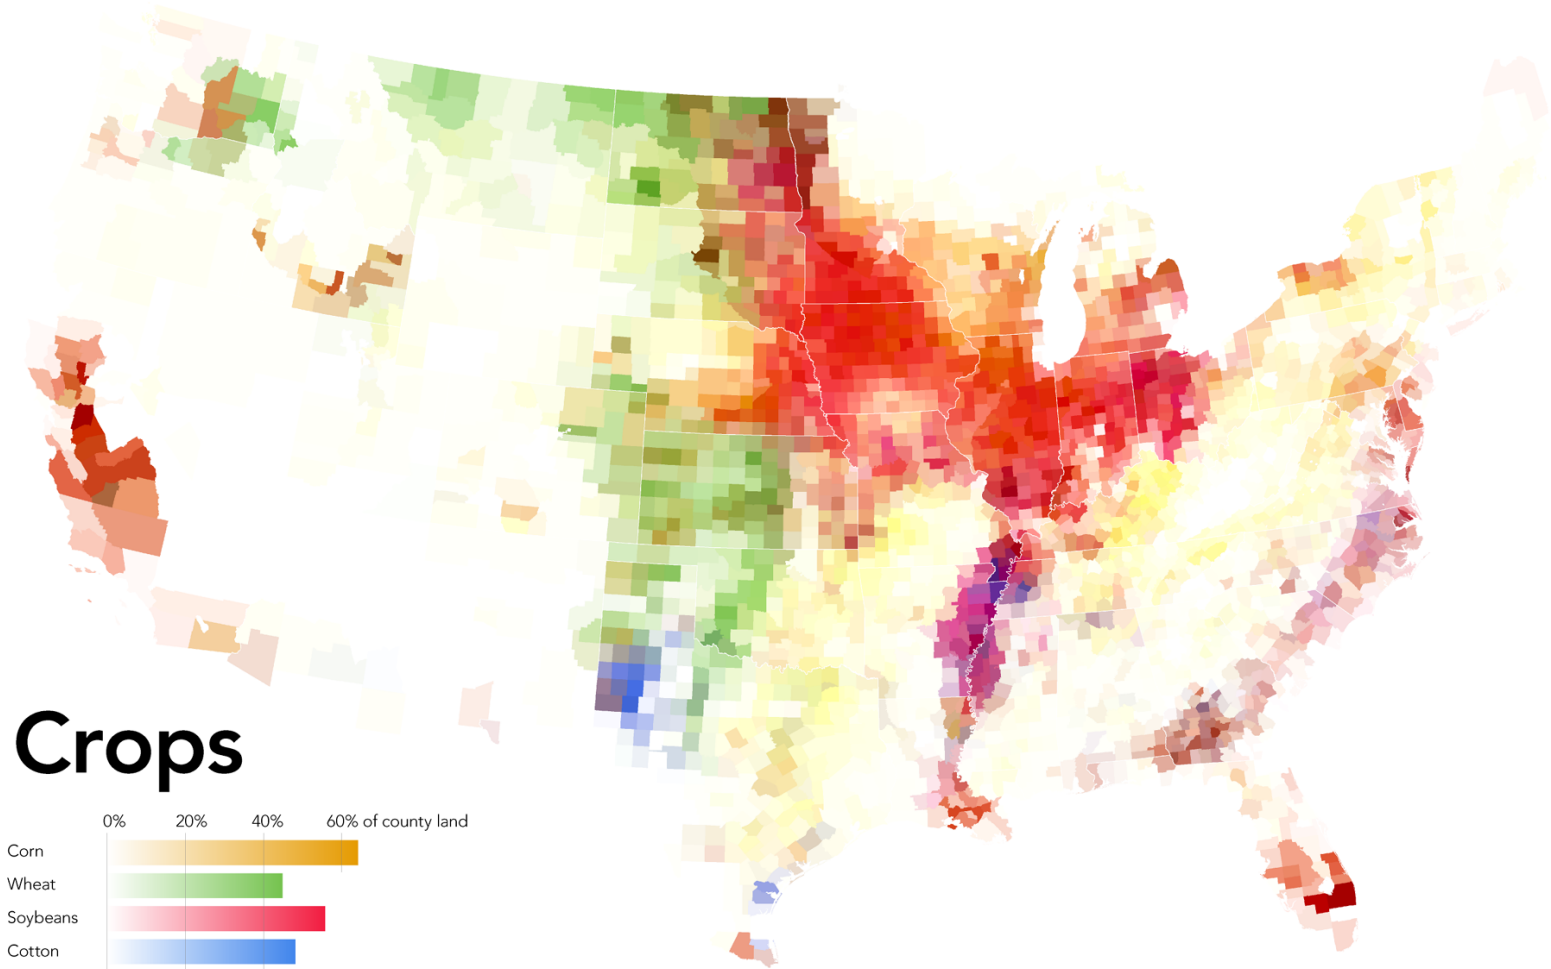

- Grains
- Fruits
- Vegetables
- Nuts
- Other

The Most Lucrative Food Crop In Each State

Land in Farms as Percent of Land Area: 1992

Source: 1992 Census of Agriculture

NORTH AMERICAN CROPLAND INTENSITY

Farmland

0.18%  74.5%

Alaska Iowa

Data Source: www.agclassroom.org
Compiled 1 August 2012

Map created by Evan Chapman
For chaumonde.blogspot.com

Crops

What does agriculture in the Midwest look like?

 <https://www.youtube.com/watch?v=s8ILJ9RIKkg>

Natural Resources

United States Resources

Landforms of the Midwest

Great Lakes

Great Plains

Mississippi River

Great Lakes

The Great Lakes make up the largest body of fresh water in the world! More than 3500 species of plants and animals live in the Great Lakes area.

Prairie

McNickle

The Great Plains are a broad, flat area of land in the Midwest. The Great Plains are good for farming and ranching.

Mississippi River

Mississippi River

Landmarks of the Midwest

Gateway Arch