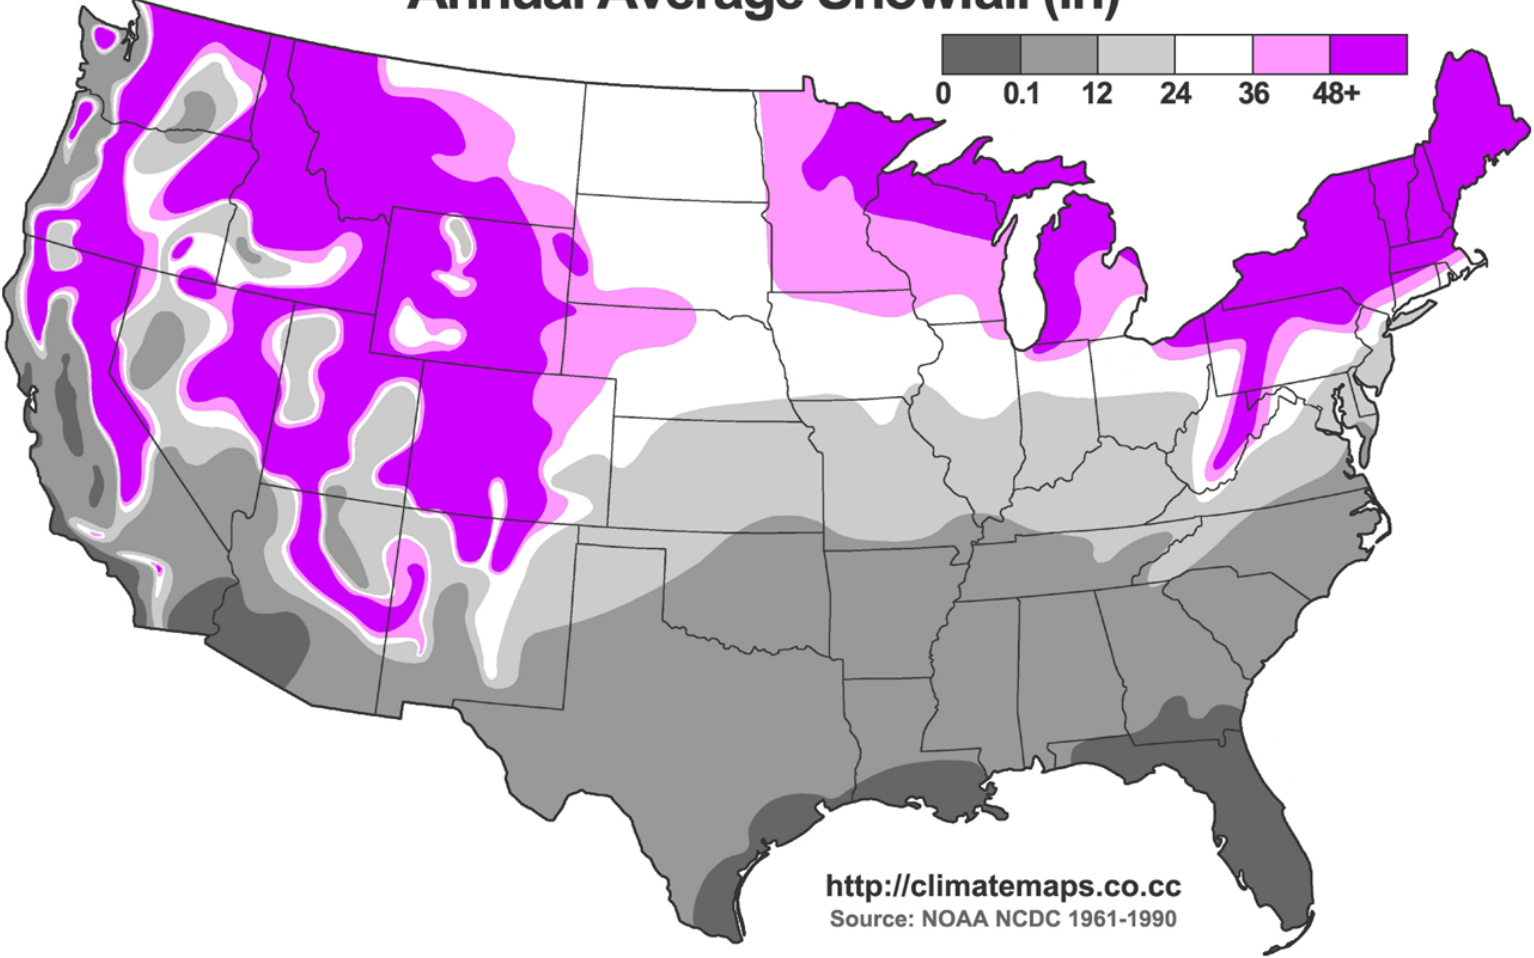

Geography

Where is the Midwest?

Midwest

North Dakota
South Dakota
Nebraska
Kansas
Minnesota
Iowa
Missouri
Wisconsin
Illinois
Michigan
Indiana
Ohio

Climate

Annual Average Max Temperature (°F)

Precipitation

Precipitation

13 MEAN TOTAL PRECIP (INCHES)

Annual Average Snowfall (in)

<http://climatemaps.co.cc>
Source: NOAA NCDC 1961-1990

Total Snowfall (per year)

Blizzards are storms with very strong winds and a lot of snow.

Climate of the Midwest

- Grains
- Fruits
- Vegetables
- Nuts
- Other

The Most Lucrative Food Crop In Each State

Land in Farms as Percent of Land Area: 1992

Source: 1992 Census of Agriculture

NORTH AMERICAN CROPLAND INTENSITY

Farmland