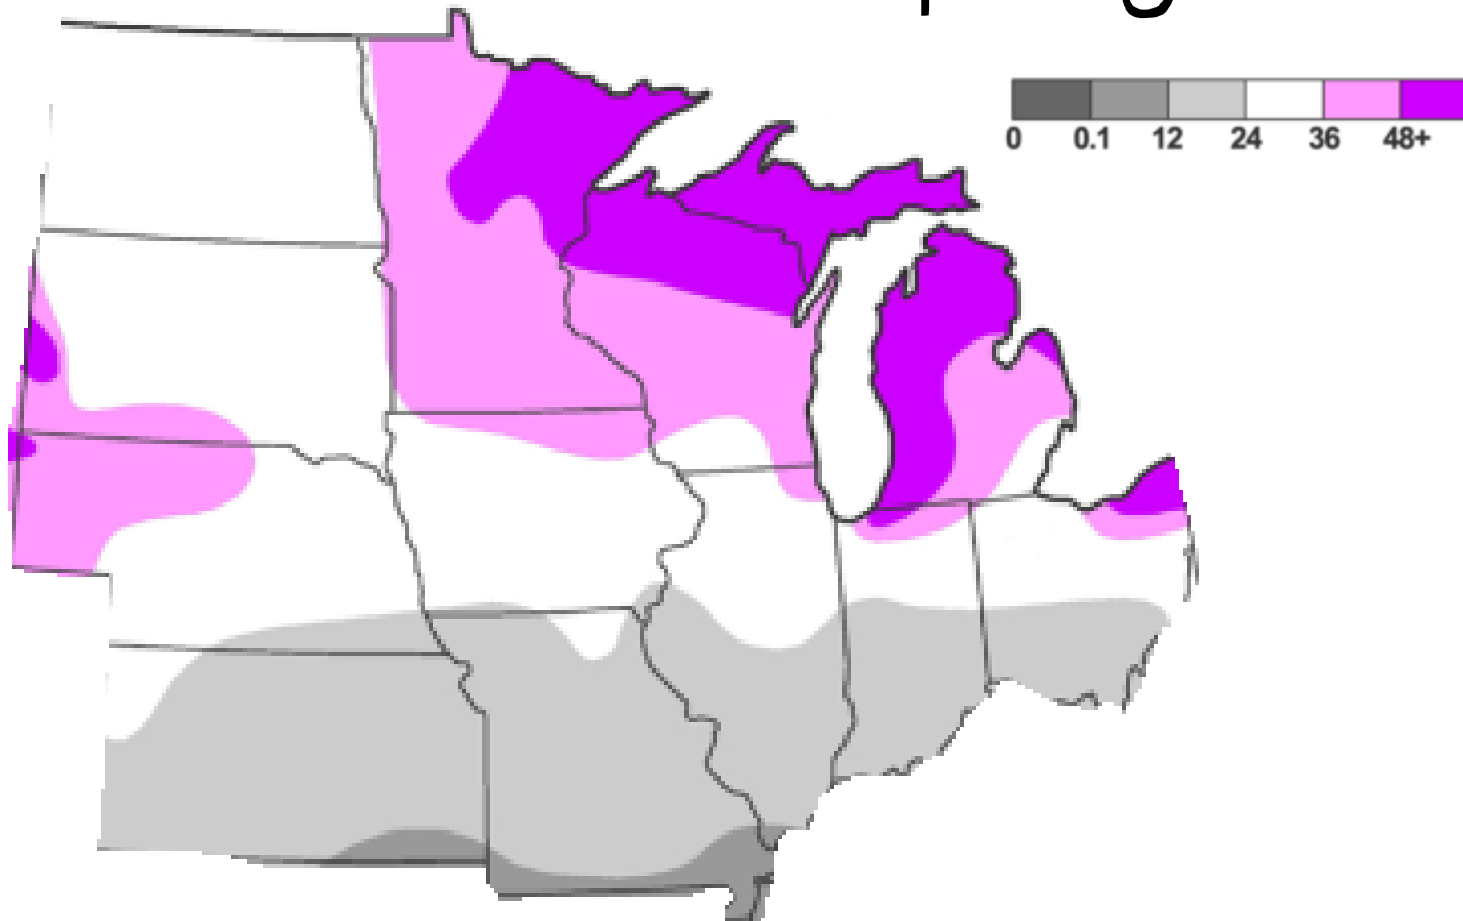

Geography

Where is the Midwest?

Midwest

North Dakota
South Dakota
Nebraska
Kansas
Minnesota
Iowa
Missouri
Wisconsin
Illinois
Michigan
Indiana
Ohio

Climate

Annual Average Max Temperature (°F)

Precipitation

Precipitation

13 MEAN TOTAL PRECIP (INCHES)

Annual Average Snowfall (in)

<http://climatemaps.co.cc>
Source: NOAA NCDC 1961-1990

Total Snowfall (per year)

Blizzards are storms with very strong winds and a lot of snow.

Climate of the Midwest

Climate Zones

Continental Humid Climate Zone

- Big differences between the seasons
- Warm, hot summers
- Cold winters

Agriculture

The Most Lucrative Food Crop In Each State

Each state is colored according to the type of crop produced within its borders that was the most valuable in 2012....

- Grains
- Fruits
- Vegetables
- Nuts
- Other

The Most Lucrative Food Crop In Each State

Land in Farms as Percent of Land Area: 1992

Source: 1992 Census of Agriculture

NORTH AMERICAN CROPLAND INTENSITY

Farmland