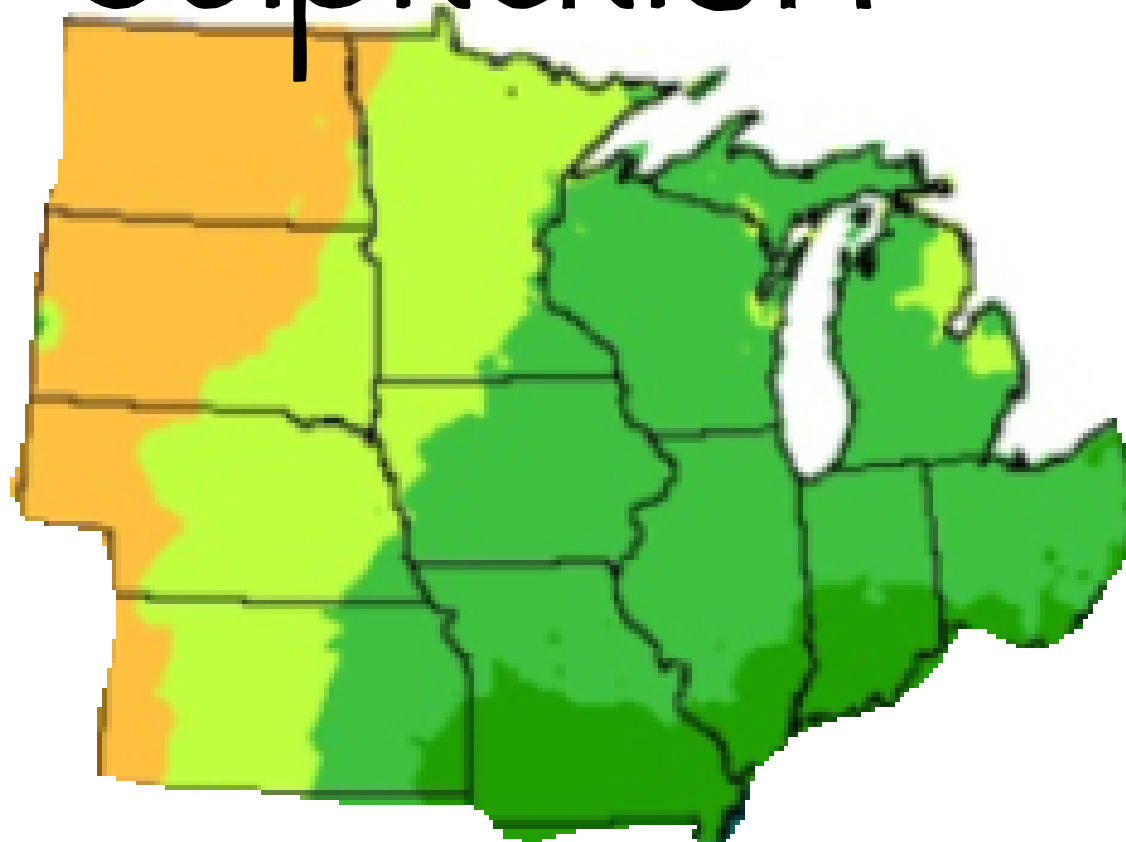

Geography

Where is the Midwest?

Midwest

North Dakota
South Dakota
Nebraska
Kansas
Minnesota
Iowa
Missouri
Wisconsin
Illinois
Michigan
Indiana
Ohio

Climate

Annual Average Max Temperature (°F)

Precipitation

Precipitation

13 MEAN TOTAL PRECIP (INCHES)

Annual Average Snowfall (in)

<http://climatemaps.co.cc>
Source: NOAA NCDC 1961-1990

Total Snowfall (per year)

Blizzards are storms with very strong winds and a lot of snow.

Climate of the Midwest

- Grains
- Fruits
- Vegetables
- Nuts
- Other

The Most Lucrative Food Crop In Each State

Land in Farms as Percent of Land Area: 1992

Source: 1992 Census of Agriculture

NORTH AMERICAN CROPLAND INTENSITY

Farmland