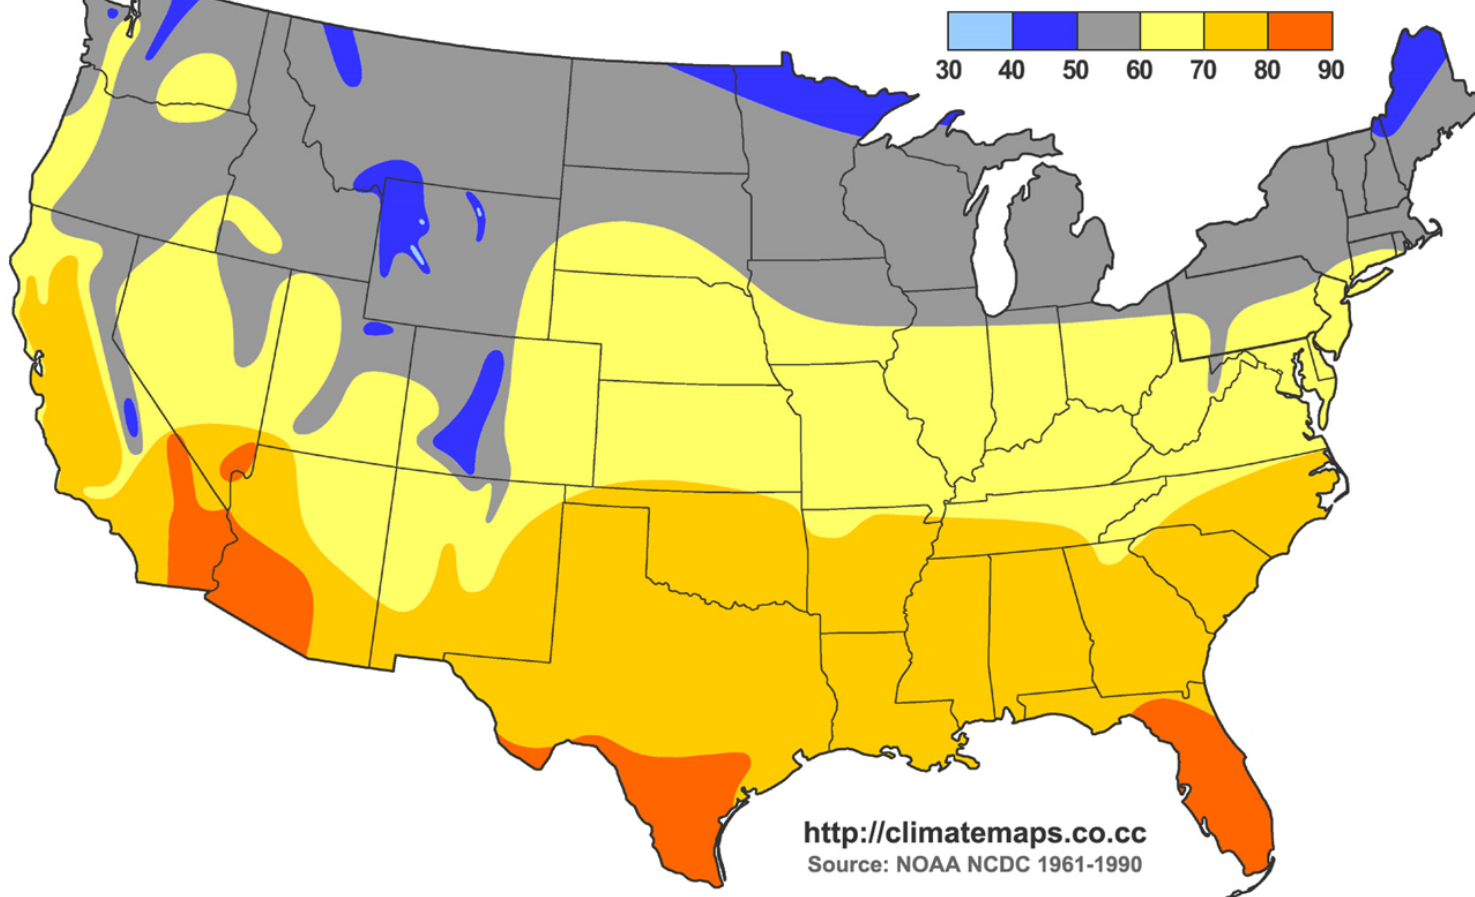

Geography

Where is the Midwest?

Midwest

North Dakota
South Dakota
Nebraska
Kansas
Minnesota
Iowa
Missouri
Wisconsin
Illinois
Michigan
Indiana
Ohio

Climate

Annual Average Max Temperature (°F)

Precipitation

Precipitation

13 MEAN TOTAL PRECIP (INCHES)

Annual Average Snowfall (in)

<http://climatemaps.co.cc>
Source: NOAA NCDC 1961-1990

Total Snowfall (per year)

Blizzards are storms with very strong winds and a lot of snow.

Climate of the Midwest

- Grains
- Fruits
- Vegetables
- Nuts
- Other

The Most Lucrative Food Crop In Each State

Land in Farms as Percent of Land Area: 1992

Source: 1992 Census of Agriculture

NORTH AMERICAN CROPLAND INTENSITY

Farmland