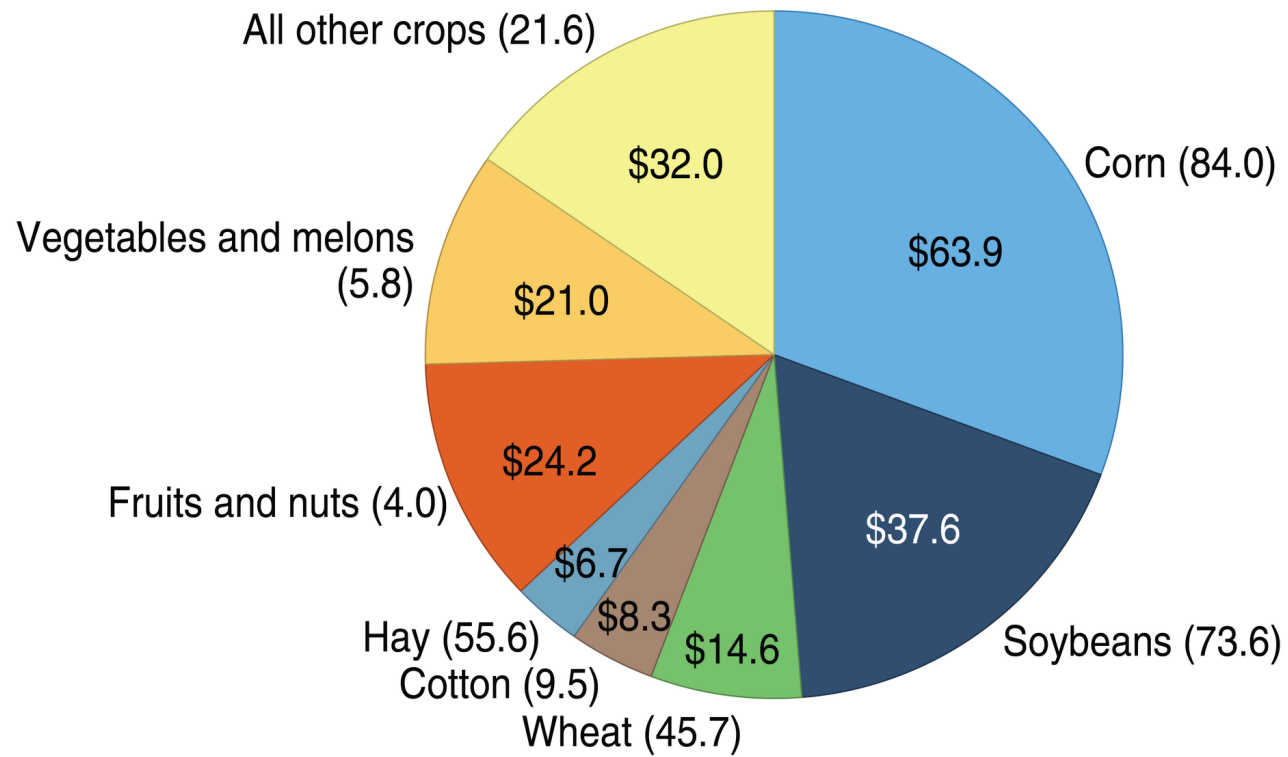

- Grains
- Fruits
- Vegetables
- Nuts
- Other

The Most Lucrative Food Crop In Each State

Land in Farms as Percent of Land Area: 1992

Source: 1992 Census of Agriculture

NORTH AMERICAN CROPLAND INTENSITY

Farmland

McNickle

2011 crop cash receipts (\$ billion)

\$208 billion (harvested acres in parenthesis, in millions)

Source: USDA, Economic Research Service.

Farmland as a Percent of Total Land Area

By State, 2000

Percent of Land Used for Farming