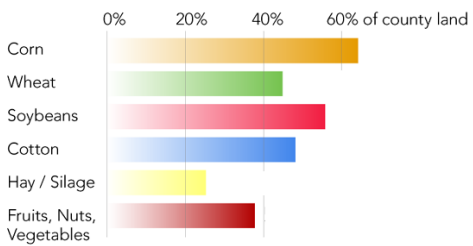

- Grains
- Fruits
- Vegetables
- Nuts
- Other

The Most Lucrative Food Crop In Each State

Land in Farms as Percent of Land Area: 1992

Source: 1992 Census of Agriculture

NORTH AMERICAN CROPLAND INTENSITY

Farmland

McNickle

2011 crop cash receipts (\$ billion)

\$208 billion (harvested acres in parenthesis, in millions)

Source: USDA, Economic Research Service.

Farmland as a Percent of Total Land Area

By State, 2000

Percent of Land Used for Farming

0.18%  74.5%

Alaska Iowa

Data Source: www.agclassroom.org
Compiled 1 August 2012

Map created by Evan Chapman
For chaumonde.blogspot.com

Crops

What does agriculture in the Midwest look like?

 <https://www.youtube.com/watch?v=s8ILJ9RIKkg>

Natural Resources

United States Resources

Landforms of the Midwest

Great Lakes

Great Plains

Mississippi River

Great Lakes

The Great Lakes make up the largest body of fresh water in the world! More than 3500 species of plants and animals live in the Great Lakes area.